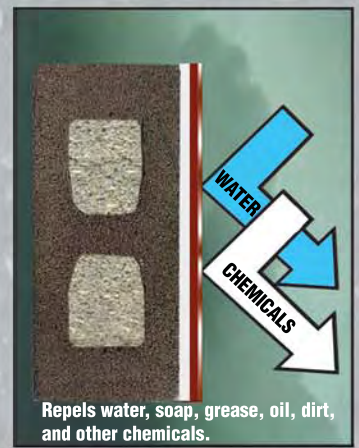

WASH GUARD

COOLWALL SYSTEMS

ONLY FROM

TEX·COTE
TEXTURED COATINGS OF AMERICA, INC.

CORPORATE HEADQUARTERS • 2422 E. 15th Street Panama City, FL 32405 • P: 850-769-0347 F: 850-913-8619
SALES OFFICE • 4101 Ravenswood Rd., Suite 218 Ft. Lauderdale, FL 33312 • P: 954-581-0771 F: 954-581-9516
WESTERN PLANT • 5950 S. Avalon Blvd. Los Angeles, CA 90003 • P: 323-233-3111 F: 323-232-1071
www.texcote.com

©2011 Textured Coatings of America, Inc. All rights reserved. TEX·COTE® and COOLWALL® are registered trademarks of Textured Coatings of America, Inc. WASH-GUARD™ is a trademark of Textured Coatings of America, Inc.