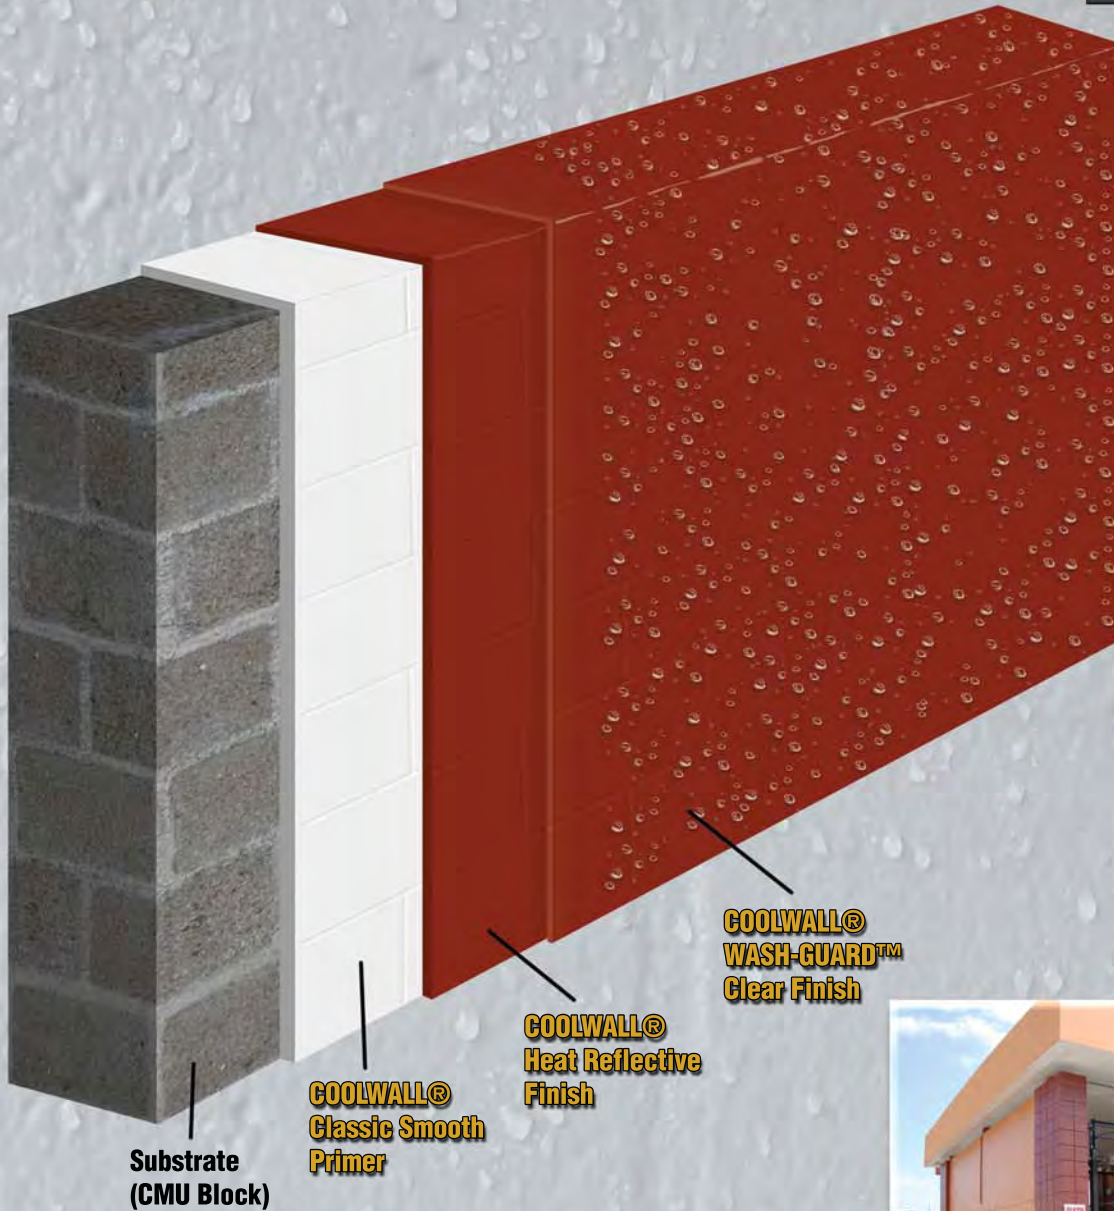

WASH GUARD

COOLWALL SYSTEMS

ONLY FROM

TEX·COTE
TEXTURED COATINGS OF AMERICA, INC.

CORPORATE HEADQUARTERS • 2422 E. 15th Street Panama City, FL 32405 • P: 850-769-0347 F: 850-913-8619
SALES OFFICE • 4101 Ravenswood Rd., Suite 218 Ft. Lauderdale, FL 33312 • P: 954-581-0771 F: 954-581-9516
WESTERN PLANT • 5950 S. Avalon Blvd. Los Angeles, CA 90003 • P: 323-233-3111 F: 323-232-1071
www.texcote.com

©2011 Textured Coatings of America, Inc. All rights reserved. TEX·COTE® and COOLWALL® are registered trademarks of Textured Coatings of America, Inc. WASH-GUARD™ is a trademark of Textured Coatings of America, Inc.